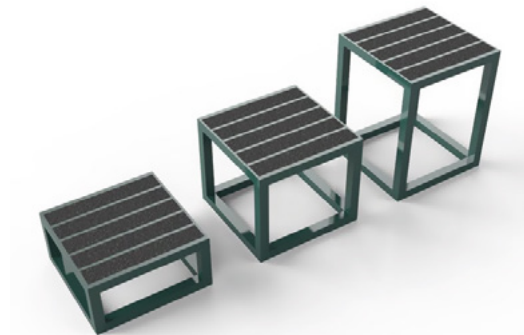

## Recumbent Bike

PRODUCT ID: RBIK

The Recumbent Bike is suited for all levels of fitness while offering the cardiovascular benefits of cycling. It is a low impact exercise and has an easy pedaling action for strengthening legs and core. Depending on the general size of users, this has adjustable installation.