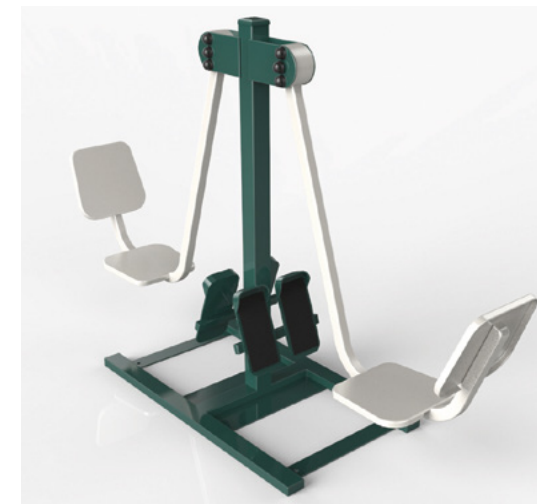

Leg Press

PRODUCT ID: LEGP

The recently upgraded and safer designed Leg Press is an effective piece for developing leg strength using a portion of your body weight as resistance. The two stations accommodate different user heights, resistance and work independently.