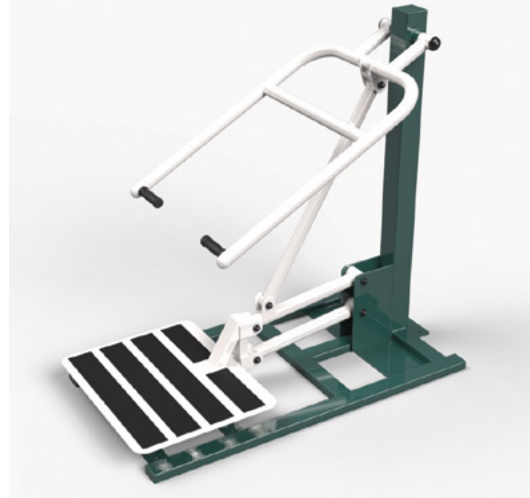

## Horizontal Bar

PRODUCT ID: HBAR

The Horizontal Bar is a classic outdoor fitness piece and is excellent for pull-ups, reverse sit-ups and hanging in place while strengthening shoulders, biceps, hand grip, back and upper body strength.

## Leg Press

PRODUCT ID: LEGP

The recently upgraded and safer designed Leg Press is an effective piece for developing leg strength using a portion of your body weight as resistance. The two stations accommodate different user heights, resistance and work independently.

## Airwalker

PRODUCT ID: AWAL

The Airwalker offers a no-impact, fun, cardiovascular workout that helps improve leg and hip flexibility.