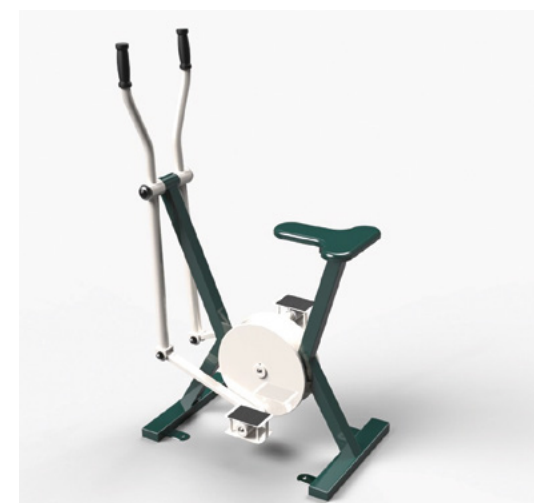

## Rowing Machine

PRODUCT ID: ROWR

The Rowing Machine offers fluid use and optimal range of motion. The equipment design uses a portion of your body weight as resistance and offers a great cardiovascular workout while strengthening the back, shoulders and biceps.

## Air Strider

PRODUCT ID: ASKI

The Air Strider is a smooth, no-impact cardio workout that exercises both the upper and lower body with a cross-country skiing motion.

## Pull Up & Dip Station

PRODUCT ID: PDIP

The Pull Up & Dip Station is a multi-purpose product used to perform: pull-ups, push-ups, dips, leg lifts and stretching exercises. It is designed to help improve strength and flexibility. This is our most indestructible piece of equipment.

## Elliptical Cross Trainer

PRODUCT ID: ELIP

The Elliptical Cross Trainer offers the same fluid motion as traditional gym equipment. While developing strength in the legs and hips, it also improves cardiovascular endurance for a whole-body workout.